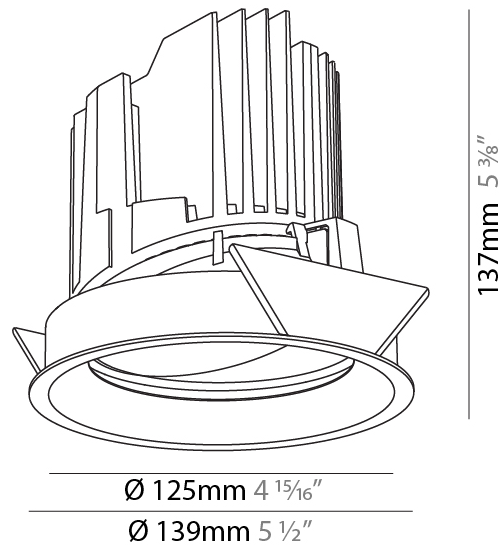

PHYSICAL

Shape: Round
Diameter (mm): 139
Diameter (in): 5 1/2
Height (mm): 137
Height (in): 5 3/8
Ceiling Thickness (mm): 10 / 12.5 / 15
Ceiling Thickness (in): 3/8 or 1/2 or 9/16
Min. Recessing Depth (mm): 150
Min. Recessing Depth (in): 5 7/8
Light Distribution: Adjustable / Downlight
Weight (kg): 0.853
Weight (lbs): 1.88
Fixture Finish: SSR / BKV / CWI / CRY / HAB / UFT / ITA / RUA / FTG / MYG / LOD / PUS / FRO / FUP / KIA / POP / BLS / SPG / MEY / GOH / GUM / CHC / COM / ABZ / JAG / OBR / MOS / ROR
Fixture Material: Aluminum Die Cast
Cut-out Measurements: 130mm / 5 1/8"

ELECTRICAL

Lamp Type: LED (Zhaga Standard)
Input Wattage (W): 28.6
Total Output Wattage (W): 26.4
Dimming: Tri-Mode (Non-Dimming and Phase Dimming (120Vac only) and 0-10V Dimming)
Driver Included: No
Driver Location: Recessed Housing
Driver Type: Constant Current - Universal
Driver Class: Class 2
Housing: See components
Input Voltage (V): 120 - 277
Constant Current (MA): 700

LED

Number of LEDs: 1
Color Temperature (°K): 2700 / 3000 / 3500 / 4000
Max. Delivered Lumen (lm): 1180 / 1930 / 2029 / 2070
Nominal Lumen (lm): 3210 / 3290 / 3459 / 3530
CRI: >90 CRI
Lamp Life (hrs): 50000

OPTICAL

Reflector: 10 / 18 / 36
Adjustability: Rotational 355°, Tilt 30°

RATINGS AND CERTIFICATIONS

Certified By: Certified for North American Standards
IP rating: IP54